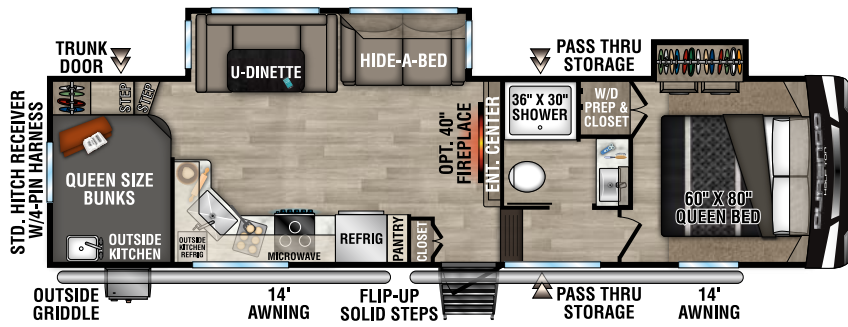

RECREATIONAL
VEHICLES

DURANGO

HALF TON

LIGHTWEIGHT LUXURY FIFTH WHEELS

D230RKD UVW - 7,260 | Exterior Length - 26' 9" | Sleeps - 6

D250RED UVW - 7,640 | Exterior Length - 29' 1" | Sleeps - 6

D256RKT UVW - 8,940 | Exterior Length - 33' 9" | Sleeps - 6

D274BHD UVW - 8,870 | Exterior Length - 36' | Sleeps - 9

2023 DURANGO HALF-TON

D283RLT UVW - 8,820 | Exterior Length - 32' 11" | Sleeps - 6

D286BHD UVW - 8,500 | Exterior Length - 33' 7" | Sleeps - 10

D290RLT UVW - 9,040 | Exterior Length - 34' 5" | Sleeps - 6

D291BHT UVW - 9,660 | Exterior Length - 37' 5" | Sleeps - 9

Durango Half-Ton

985 N 900 W SHIPSEWANA, IN 46565

E: KZ@KZ-RV.COM

WWW.KZ-RV.COM

Due to continual research and advances, manufacturer reserves the right to change specifications, design, price and equipment without notice, and assumes no responsibility for any error in this literature. Some items shown are not included as standard or optional equipment. ©2022KZ | 8/25/22 | 5M