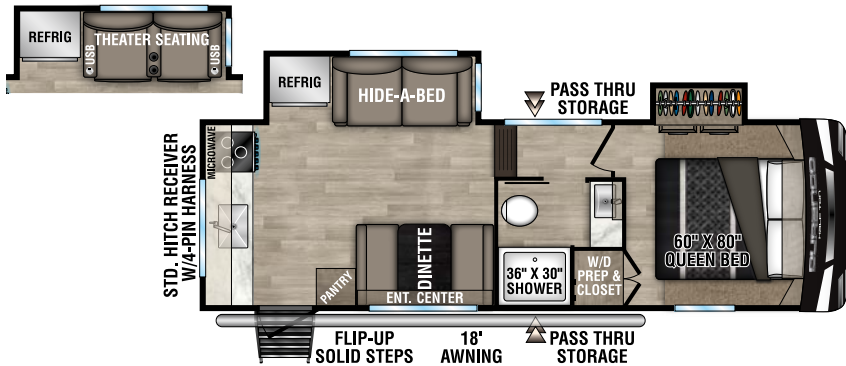

RECREATIONAL
VEHICLES

DURANGO

HALF TON

LIGHTWEIGHT LUXURY FIFTH WHEELS

D230RKD UVW - 7,260 | Exterior Length - 26' 9" | Sleeps - 6

D250RED UVW - 7,640 | Exterior Length - 29' 1" | Sleeps - 6

D256RKT UVW - 8,940 | Exterior Length - 33' 9" | Sleeps - 6

D274BHD UVW - 8,870 | Exterior Length - 36' | Sleeps - 9

2023 DURANGO HALF-TON

D283RLT UVW - 8,820 | Exterior Length - 32' 11" | Sleeps - 6

D286BHD UVW - 8,500 | Exterior Length - 33' 7" | Sleeps - 10

D290RLT UVW - 9,040 | Exterior Length - 34' 5" | Sleeps - 6

D291BHT UVW - 9,660 | Exterior Length - 37' 5" | Sleeps - 9

Durango Half-Ton

985 N 900 W SHIPSEWANA, IN 46565

E: KZ@KZ-RV.COM

WWW.KZ-RV.COM

Due to continual research and advances, manufacturer reserves the right to change specifications, design, price and equipment without notice, and assumes no responsibility for any error in this literature. Some items shown are not included as standard or optional equipment. ©2022KZ | 8/25/22 | 5M