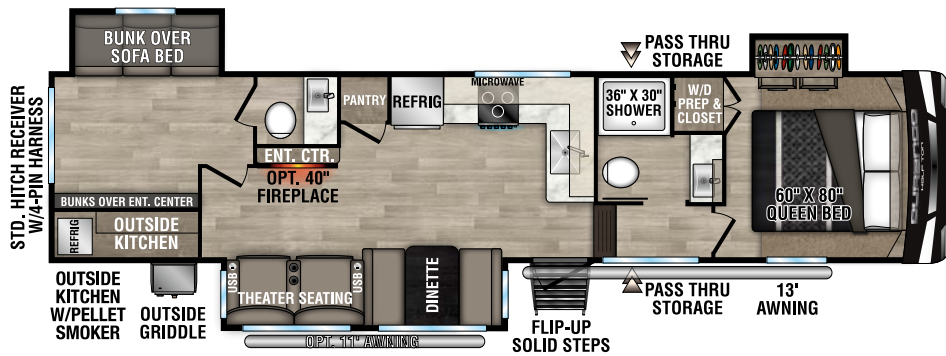

D274BHD UVW - 8,870 | Exterior Length - 36' | Sleeps - 9

2023 DURANGO HALF-TON

D283RLT UVW - 8,820 | Exterior Length - 32' 11" | Sleeps - 6

D286BHD UVW - 8,500 | Exterior Length - 33' 7" | Sleeps - 10

D290RLT UVW - 9,040 | Exterior Length - 34' 5" | Sleeps - 6

D291BHT UVW - 9,660 | Exterior Length - 37' 5" | Sleeps - 9

Durango Half-Ton

985 N 900 W SHIPSEWANA, IN 46565

E: KZ@KZ-RV.COM

WWW.KZ-RV.COM

Due to continual research and advances, manufacturer reserves the right to change specifications, design, price and equipment without notice, and assumes no responsibility for any error in this literature. Some items shown are not included as standard or optional equipment. ©2022KZ | 8/25/22 | 5M