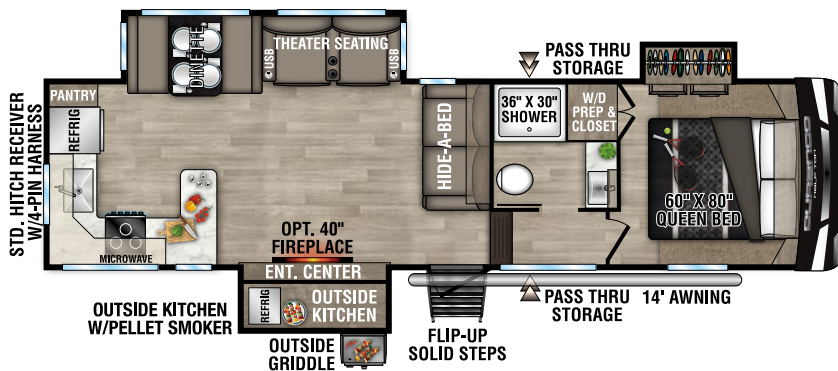

RECREATIONAL
VEHICLES

DURANGO

HALF TON

LIGHTWEIGHT LUXURY FIFTH WHEELS

D230RKD UVW - 7,260 | Exterior Length - 26' 9" | Sleeps - 6

D250RED UVW - 7,640 | Exterior Length - 29' 1" | Sleeps - 6

D256RKT UVW - 8,940 | Exterior Length - 33' 9" | Sleeps - 6

D274BHD UVW - 8,870 | Exterior Length - 36' | Sleeps - 9

2023 DURANGO HALF-TON

D283RLT UVW - 8,820 | Exterior Length - 32' 11" | Sleeps - 6

D286BHD UVW - 8,500 | Exterior Length - 33' 7" | Sleeps - 10

D290RLT UVW - 9,040 | Exterior Length - 34' 5" | Sleeps - 6

D291BHT UVW - 9,660 | Exterior Length - 37' 5" | Sleeps - 9

Durango Half-Ton

985 N 900 W SHIPSEWANA, IN 46565

E: KZ@KZ-RV.COM

WWW.KZ-RV.COM

Due to continual research and advances, manufacturer reserves the right to change specifications, design, price and equipment without notice, and assumes no responsibility for any error in this literature. Some items shown are not included as standard or optional equipment. ©2022KZ | 8/25/22 | 5M