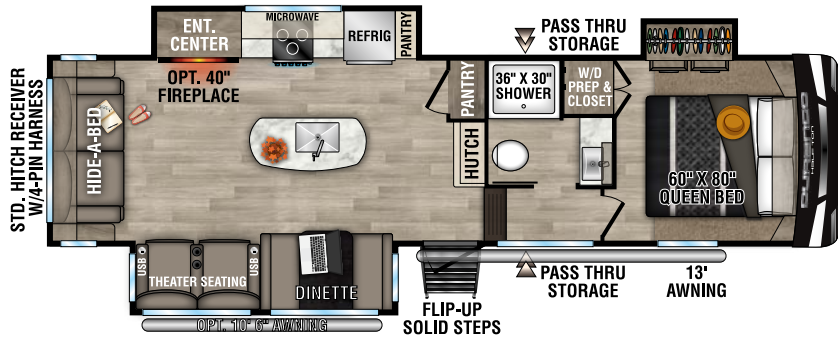

RECREATIONAL
VEHICLES

DURANGO

HALF TON

LIGHTWEIGHT LUXURY FIFTH WHEELS

D230RKD UVW - 7,260 | Exterior Length - 26' 9" | Sleeps - 6

D250RED UVW - 7,640 | Exterior Length - 29' 1" | Sleeps - 6

D256RKT UVW - 8,940 | Exterior Length - 33' 9" | Sleeps - 6

D274BHD UVW - 8,870 | Exterior Length - 36' | Sleeps - 9

2023 DURANGO HALF-TON

D283RLT UVW - 8,820 | Exterior Length - 32' 11" | Sleeps - 6

D286BHD UVW - 8,500 | Exterior Length - 33' 7" | Sleeps - 10

D290RLT UVW - 9,040 | Exterior Length - 34' 5" | Sleeps - 6

D291BHT UVW - 9,660 | Exterior Length - 37' 5" | Sleeps - 9

Durango Half-Ton

985 N 900 W SHIPSEWANA, IN 46565

E: KZ@KZ-RV.COM

WWW.KZ-RV.COM

Due to continual research and advances, manufacturer reserves the right to change specifications, design, price and equipment without notice, and assumes no responsibility for any error in this literature. Some items shown are not included as standard or optional equipment. ©2022KZ | 8/25/22 | 5M