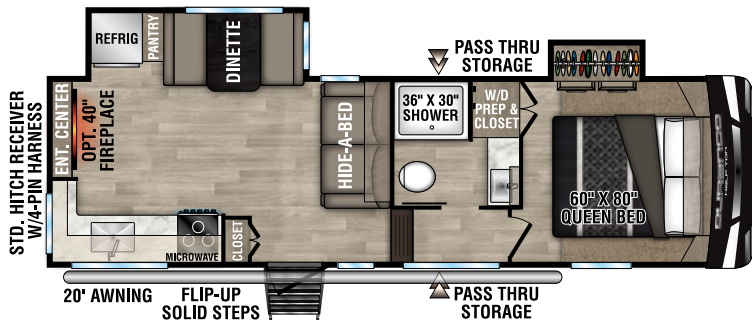

RECREATIONAL
VEHICLES

DURANGO

HALF TON

LIGHTWEIGHT LUXURY FIFTH WHEELS

D230RKD UVW - 7,260 | Exterior Length - 26' 9" | Sleeps - 6

D250RED UVW - 7,640 | Exterior Length - 29' 1" | Sleeps - 6

D256RKT UVW - 8,940 | Exterior Length - 33' 9" | Sleeps - 6

D274BHD UVW - 8,870 | Exterior Length - 36' | Sleeps - 9

2023 DURANGO HALF-TON

D283RLT UVW - 8,820 | Exterior Length - 32' 11" | Sleeps - 6

D286BHD UVW - 8,500 | Exterior Length - 33' 7" | Sleeps - 10

D290RLT UVW - 9,040 | Exterior Length - 34' 5" | Sleeps - 6

D291BHT UVW - 9,660 | Exterior Length - 37' 5" | Sleeps - 9

Durango Half-Ton

985 N 900 W SHIPSEWANA, IN 46565

E: KZ@KZ-RV.COM

WWW.KZ-RV.COM

Due to continual research and advances, manufacturer reserves the right to change specifications, design, price and equipment without notice, and assumes no responsibility for any error in this literature. Some items shown are not included as standard or optional equipment. ©2022KZ | 8/25/22 | 5M