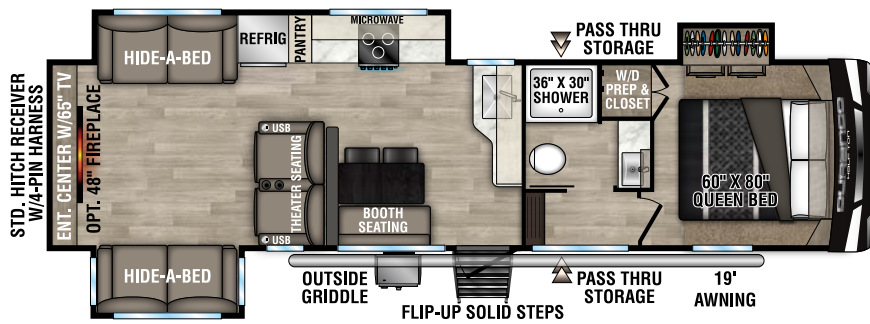

D274BHD UVW - 8,870 | Exterior Length - 36' | Sleeps - 9

2023 DURANGO HALF-TON

D283RLT UVW - 8,820 | Exterior Length - 32' 11" | Sleeps - 6

D286BHD UVW - 8,500 | Exterior Length - 33' 7" | Sleeps - 10

D290RLT UVW - 9,040 | Exterior Length - 34' 5" | Sleeps - 6

D291BHT UVW - 9,660 | Exterior Length - 37' 5" | Sleeps - 9

Durango Half-Ton

985 N 900 W SHIPSEWANA, IN 46565

E: KZ@KZ-RV.COM

WWW.KZ-RV.COM

Due to continual research and advances, manufacturer reserves the right to change specifications, design, price and equipment without notice, and assumes no responsibility for any error in this literature. Some items shown are not included as standard or optional equipment. ©2022KZ | 8/25/22 | 5M