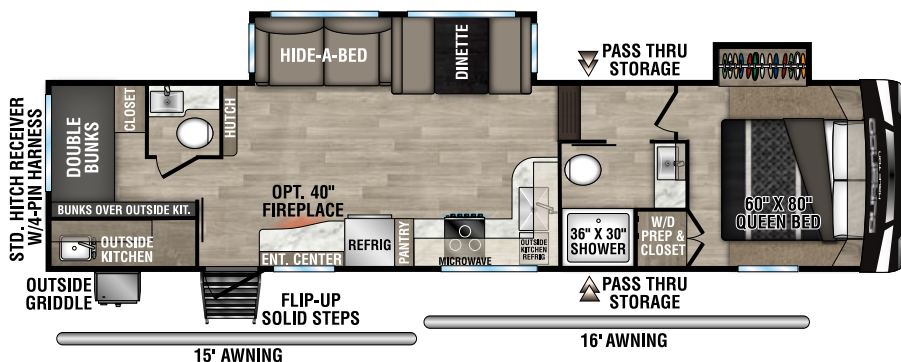

RECREATIONAL
VEHICLES

DURANGO

HALF TON

LIGHTWEIGHT LUXURY FIFTH WHEELS

D230RKD UVW - 7,260 | Exterior Length - 26' 9" | Sleeps - 6

D250RED UVW - 7,640 | Exterior Length - 29' 1" | Sleeps - 6

D256RKT UVW - 8,940 | Exterior Length - 33' 9" | Sleeps - 6

D274BHD UVW - 8,870 | Exterior Length - 36' | Sleeps - 9

2023 DURANGO HALF-TON

D283RLT UVW - 8,820 | Exterior Length - 32' 11" | Sleeps - 6

D286BHD UVW - 8,500 | Exterior Length - 33' 7" | Sleeps - 10

D290RLT UVW - 9,040 | Exterior Length - 34' 5" | Sleeps - 6

D291BHT UVW - 9,660 | Exterior Length - 37' 5" | Sleeps - 9

Durango Half-Ton

985 N 900 W SHIPSEWANA, IN 46565

E: KZ@KZ-RV.COM

WWW.KZ-RV.COM

Due to continual research and advances, manufacturer reserves the right to change specifications, design, price and equipment without notice, and assumes no responsibility for any error in this literature. Some items shown are not included as standard or optional equipment. ©2022KZ | 8/25/22 | 5M