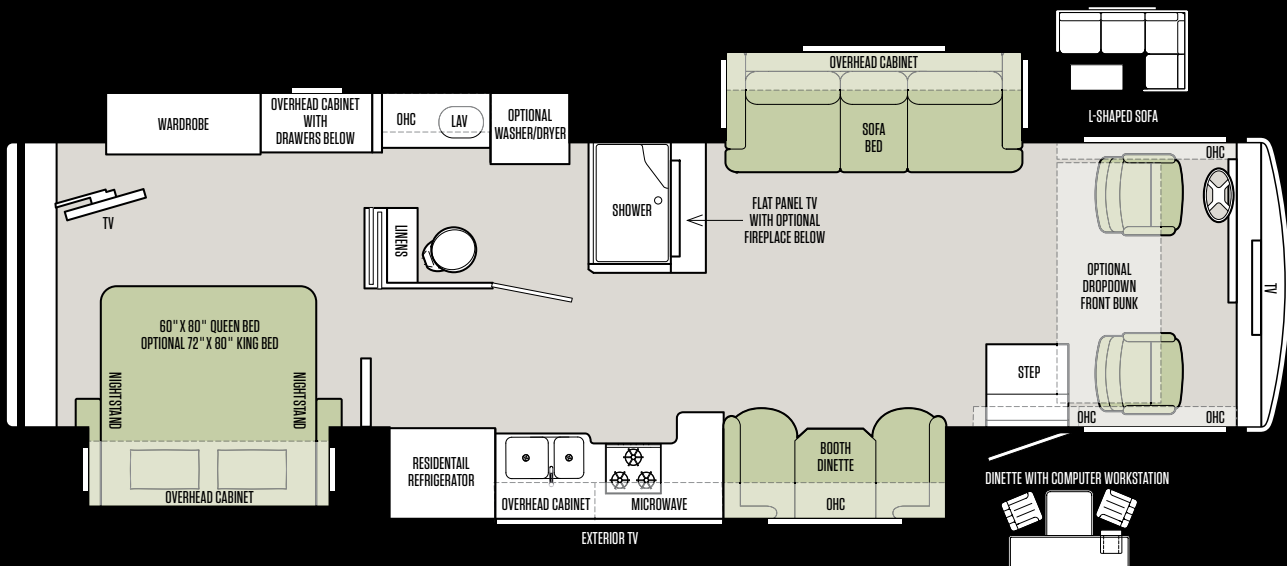

34 PA

All options may not be available in every model. Because of progressive improvements, specifications, standard and optional equipment are subject to change without notice or obligation. For a complete and up-to-date list of available options and specifications, visit tiffinmotorhomes.com.