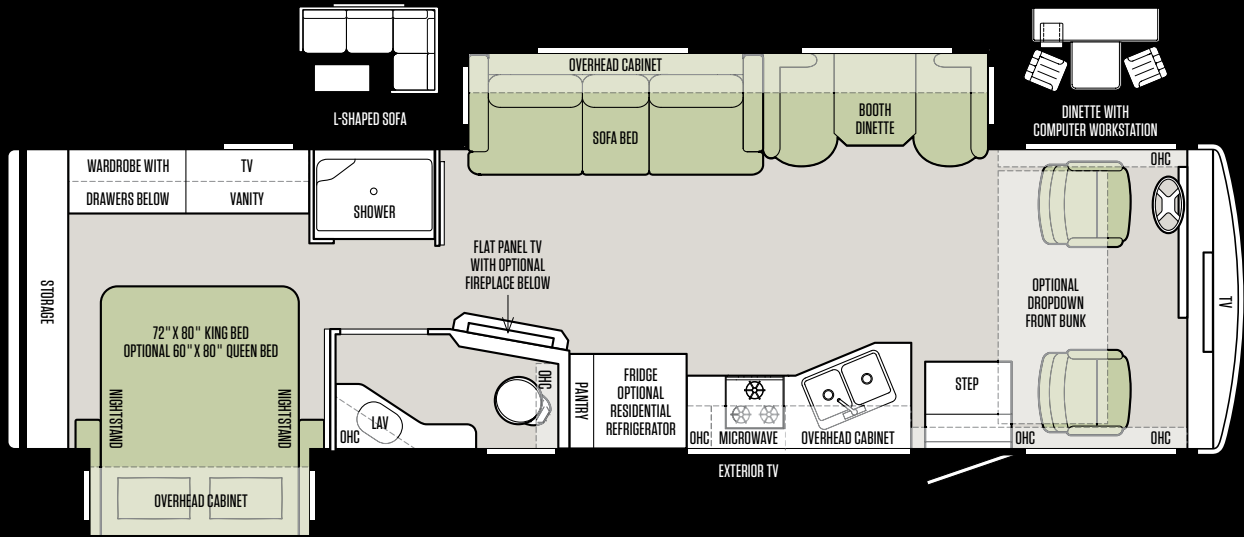

FLOOR PLANS

32 SA