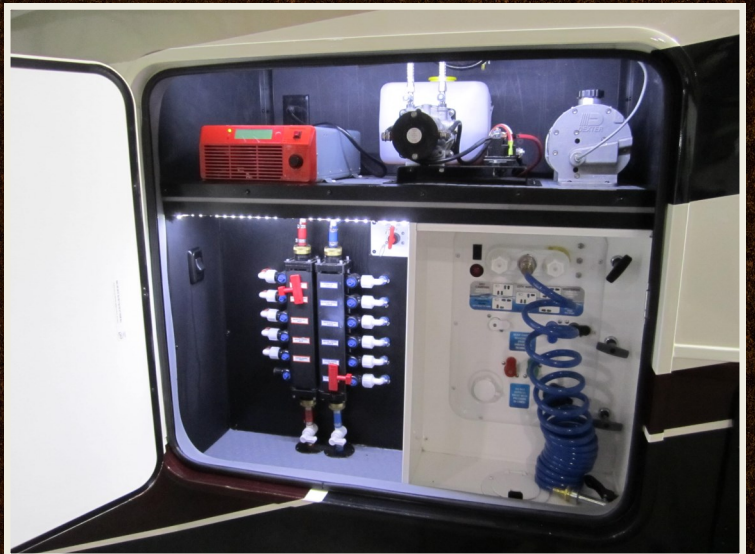

RIVERSTONE

R
RIVERSTONE

R
RIVERSTONE

RIVERSTONE

Full Body Paint Colors

Champagne

Mist

Crimson & Cream