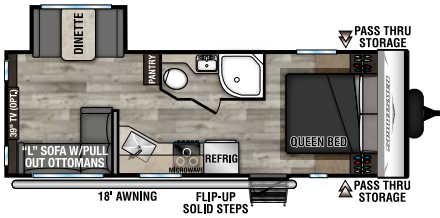

NEW

221RESE

UWV - 5,310 | Exterior Length - 27' 2" | Sleeps - 6