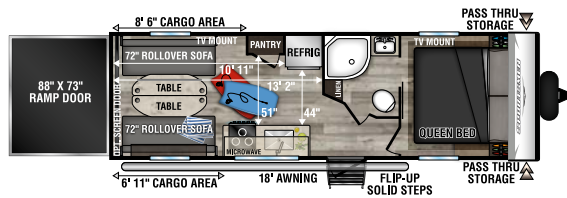

TOY HAULERS

250THSE - TOY HAULER

UYW - 5,300 | Exterior Length - 29'1" | Sleeps - 6